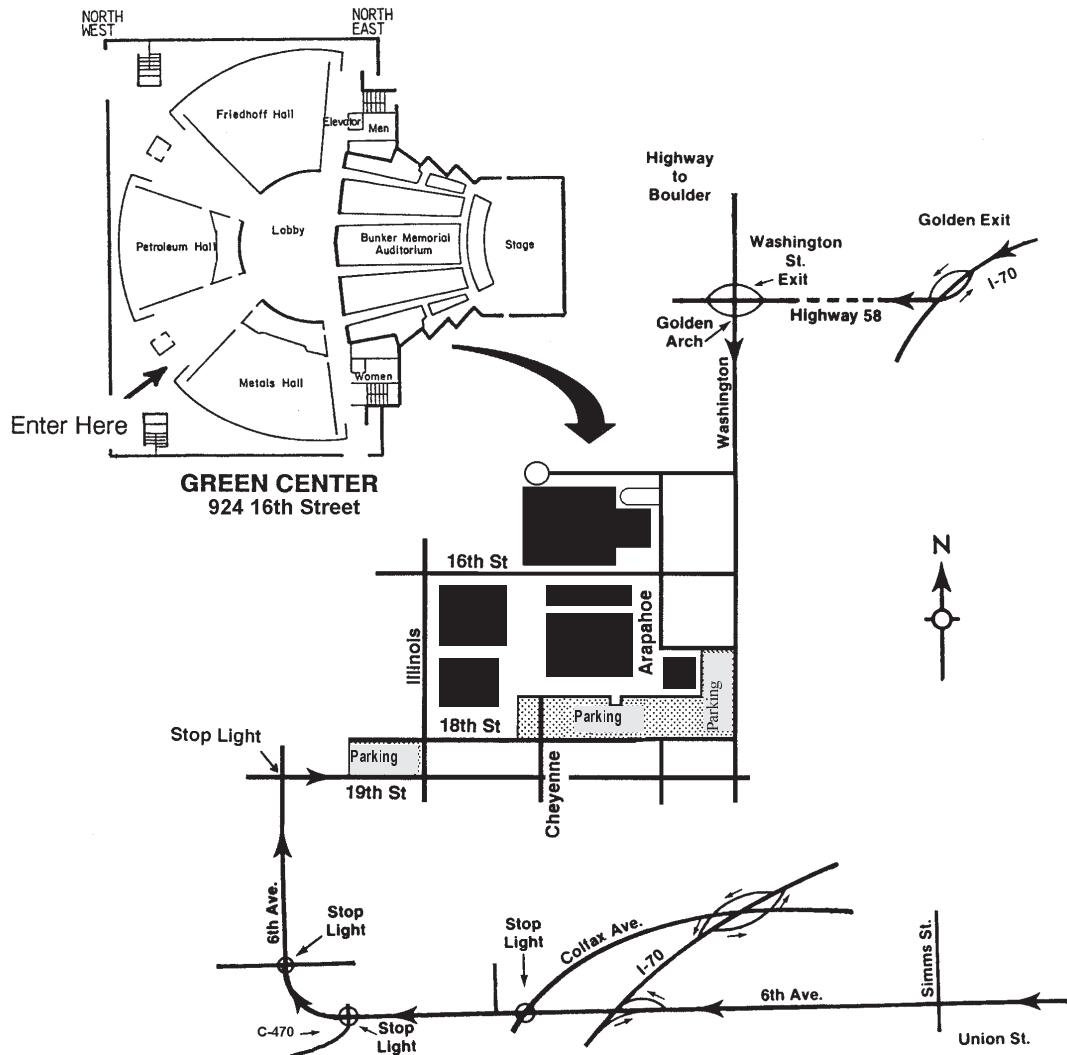

# Directions to GREEN CENTER, Colorado School of Mines Campus, Golden, CO 80401

**GREEN CENTER**  
924 16th Street

## I-70 West

Take I-70 west to EXIT 265, the Highway 58/Golden exit. Go west on HIGHWAY 58 for 6 miles to the WASHINGTON street exit. Turn left (south) at the stoplight onto WASHINGTON Street. Drive about 1 miles (passing under the arch and thru downtown Golden) to 16<sup>th</sup> Street. Turn right (west) onto 16<sup>th</sup> Street. Go one block to ARAPAHOE Street. The **Green Center** will be on the right

## 6<sup>th</sup> Ave West

Take 6<sup>th</sup> Ave west. About 2 miles past the UNION/SIMMS exit will be the 6<sup>th</sup> AVE/I-70/COLFAX interchange. Starting with the stoplight at this interchange, go to the 4<sup>th</sup> stoplight which will be the Golden Exit. Turn right (east) onto 19<sup>th</sup> Street. Proceed on 19<sup>th</sup> Street to Washington (4 blocks past the first stoplight at 19<sup>th</sup> and Illinois). Turn left onto Washington. Go three blocks to 16<sup>th</sup> Street. Turn left (west) onto 16<sup>th</sup> Street. Go one blocks to ARAPAHOE Street. The **Green Center** will be on

## PARKING

Parking is available by turning left (south) at Arapahoe going to the lot at 17th & Washington